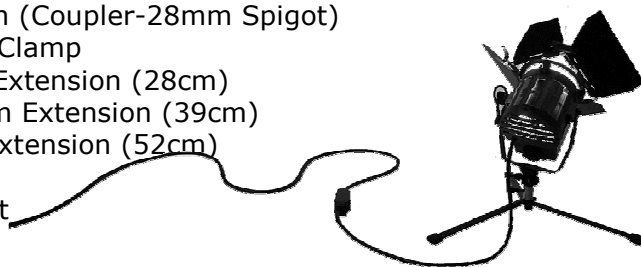

----- Lighting Control -----

- 1 off Flag 12"x18"
- 2 off Flag 18"x24"
- 1 off Flag 30"x36"
- 1 off Flag 26"x36"
- 4 off Flag 48"x48" "Floppy Flag"
- 2 off Net 18"x24" (Single Scrim)
- 2 off Net 18"x24" (Double Scrim)
- 3 off Poly holder (1 inch)
- 2 off Poly holder (2 inch)
- 3 off Reflector (White/silver 22, White/Soft gold 22, White/silver 12)
- 4 off Trace Frame (Aluminium Frame)

----- Power Distribution -----

- 1 off 63A Cable 15m
- 1 off Main Distribution Unit 63A to (2x32A, 2x16A)
- 3 off Final Distribution Unit 32A to 4x16A
- 6 off 32A Cable 25m
- 3 off 32A Splitter
- 15 off 13A - 16A Jumper
- 5 off 13A - 16A Jumper (RCD Protected)
- 5 off 16A cable 5m
- 15 off 16A cable 10m
- 6 off 16A cable 20m
- 10 off 16A Splitter
- 3 off 16A-13A four way
- 4 off 16A-13A two way
- 1 off 13A 25m cable (White)
- 1 off 2 Channel Flicker box (2 x 1.2Kw DMX)
- 4 off 2.5Kw Inline Dimmer (DMX compatible)

----- Effects -----

- 1 off Smoke Machine (DMX compatible with remote)

----- Other -----

- 1 off Portable Appliance Test kit (Upon Request)

Specialist Lighting:
I also supply additional work lights, practical lighting kits and can be called upon to build practical's or lighting effects to order.